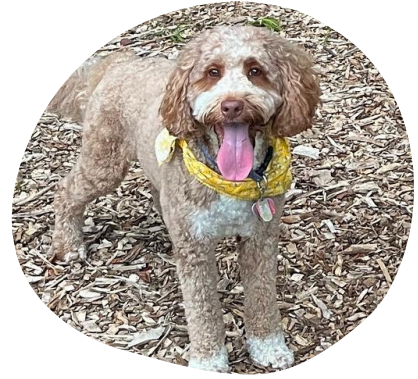

Pretty in Pink (call name Ruby)

About

CPL Pretty in Pink goes by the name Ruby. Ruby is from our CPL Pretty Pants Bandit x CPL Roar litter. She is a stunning faux tuxedo girl with soft fleece fur.

Ruby can often be found turning heads as she struts down the Manasquan boardwalk with her playful demeanor and wagging tail. Her friendly nature and boundless energy make her a beloved companion to her family and a hit with everyone she meets. Despite her sophisticated appearance, she is a bundle of joy who loves playing fetch on the beach, splashing in the waves, and making new furry friends. At home, Ruby enjoys cozying up with her family for movie nights and occasionally sneaking a treat or two. Her loving personality and unique style make her a treasured member of the Cream Puff Family.

Ruby lives with her wonderful Guardian family, in Manasquan, NJ.

Testing

WALA00073235
Size: Medium, 33lbs
Hips: OFA Certified
Elbows: OFA Certified
DNA: pra/EIC/vwd/DM clear, IC carrier
Color: bbee
Australian Labradoodle