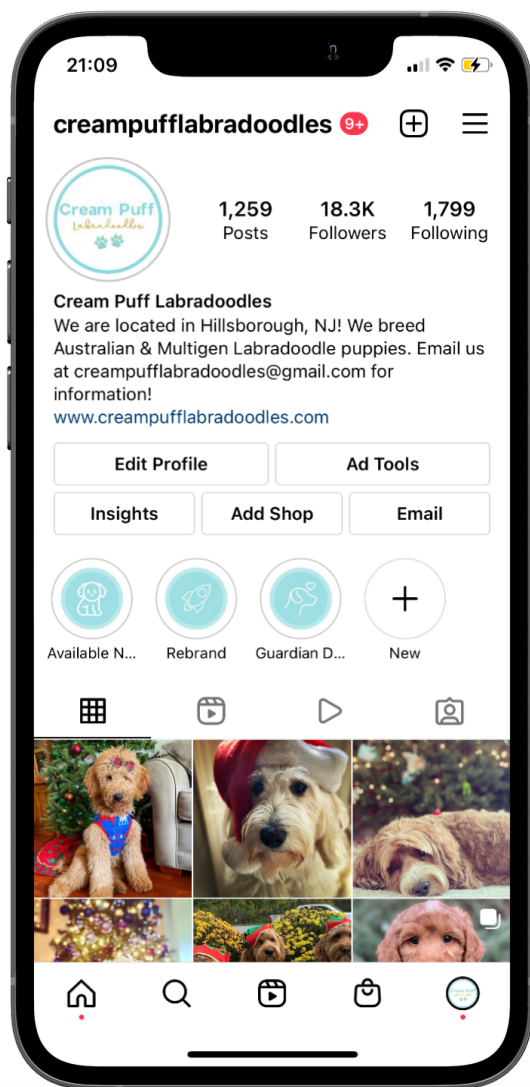

Cream Puff

Labradoodles

Our Social Media Community

Every day we receive updates from our Cream Puff Family members and it brings so much joy to our team when we see the puppies we have grown to know and love thriving in their fur-ever homes.

We are very active on social media. We love to follow our puppies and share their updates with our Cream Puff community.

To be sure we follow you dog's account, please follow us and mention us in their bio. To be featured on our feeds please be sure to use our hashtags and follow our accounts. If you've done this and we haven't followed your dog's account, we want to! So please don't hesitate to reach out and give us a nudge!